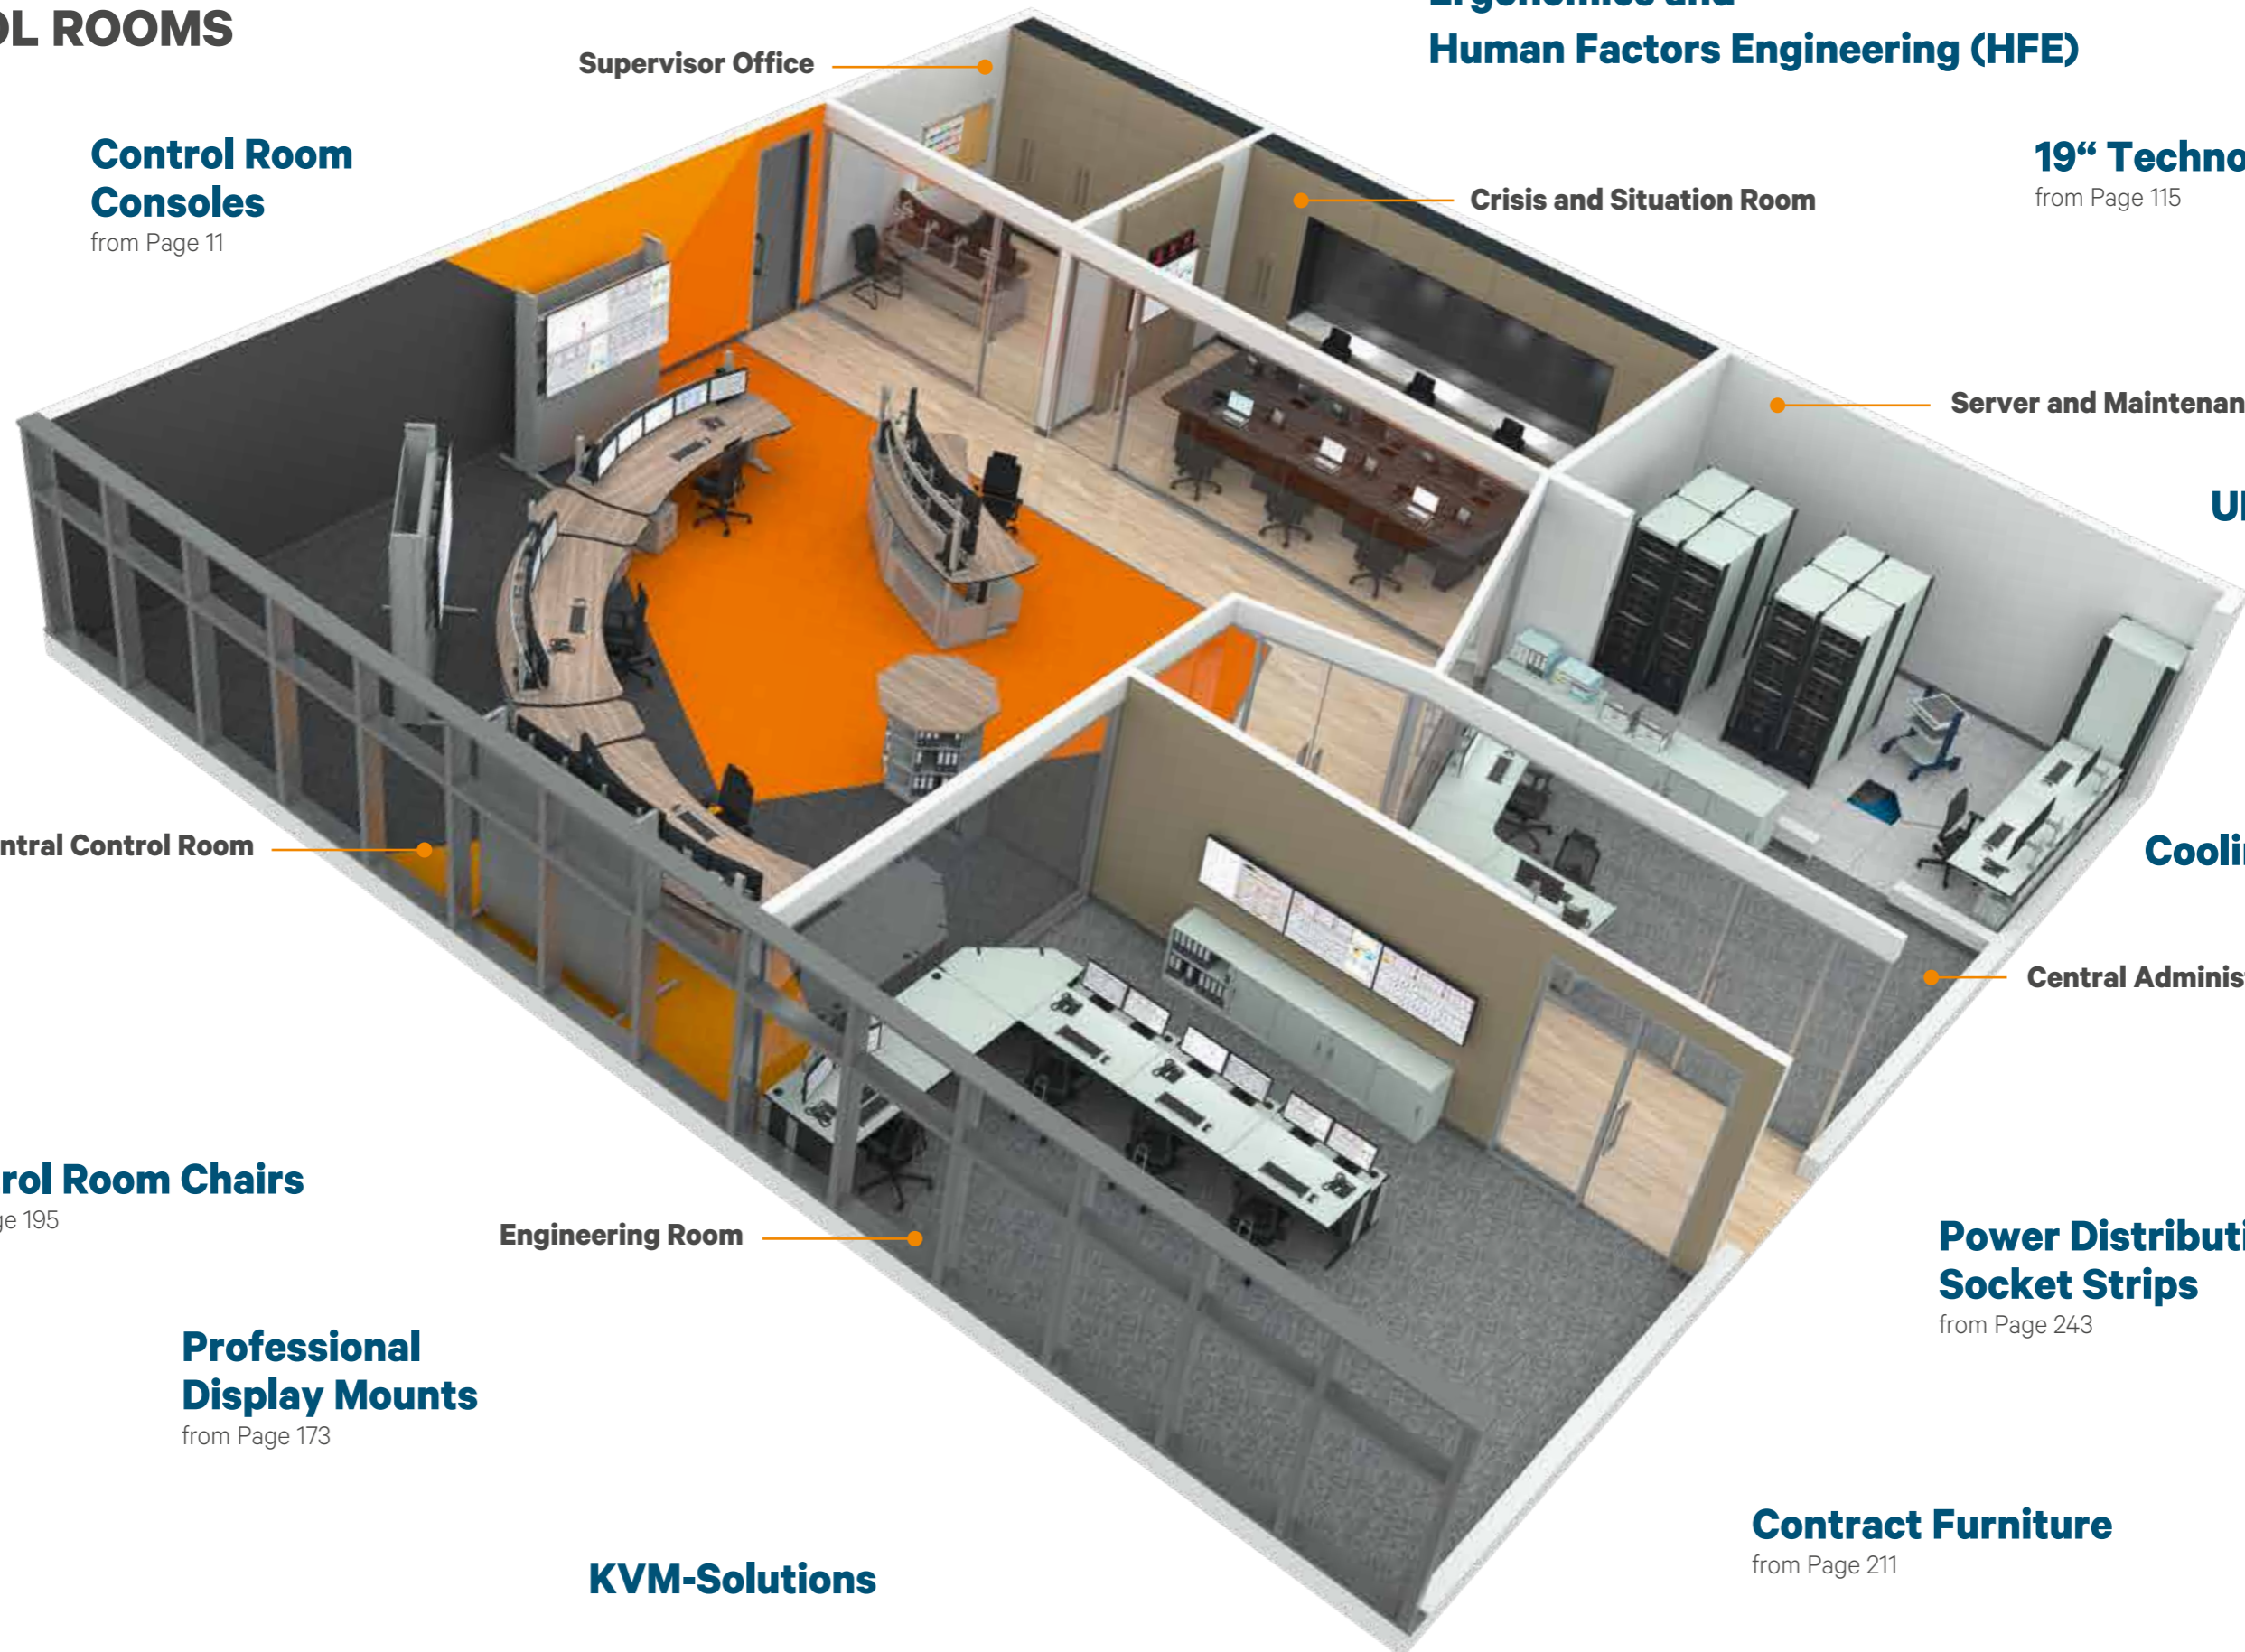

OUR SCOPE OF SERVICE IN CONTROL ROOMS

Supervisor Office

Ergonomics and
Human Factors Engineering (HFE)

Control Room
Consoles

from Page 11

19" Technology

from Page 115

Videowall

from Page 174

Crisis and Situation Room

Server and Maintenance Room

UPS Systems

Lighting
Solutions

from Page 185

Central Control Room

Cooling Solutions

Acoustics

from Page 205

Central Administration Room

Control Room Chairs

from Page 195

Engineering Room

Power Distribution and
Socket Strips

from Page 243