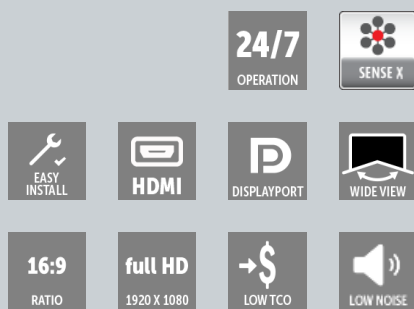

# OverView LVD-5521C

55" extreme narrow bezel (ENB) LCD video wall for entry level and mid-end applications

- **500 Nit brightness, ENB generation**
- **Superb inter-tile color and brightness**
- **User-friendly video-wall setup and control interface**
- **Sense X brightness and color automatic calibration with integrated sensors**
- **Fan-less solution for noiseless performance**
- **Optional 5-year service packages**

Barco's OverView LVD-5521C is a high-performance, mid-level brightness (500 cd/m<sup>2</sup> typical) and cost optimized 55" LCD-panel, dedicated for use in tiled video wall applications. Being part of the ENB 1.8 mm bezel generation, with excellent colors and a wide viewing angle, the OverView LVD-5521C provides great value to entry level and mid-end applications.