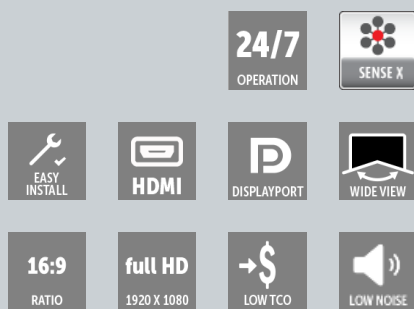

# OverView KVD-5521C

55" ultra narrow bezel (UNB) LCD video wall for entry level and mid-end applications

- **500 Nit brightness, UNB generation**
- **Superb inter-tile color and brightness**
- **User-friendly video-wall setup and control interface**
- **Sense X brightness and color automatic calibration with integrated sensors**
- **Fan-less solution for noiseless performance**
- **Optional 5-year service packages**

Barco's OverView KVD-5521C is a high-performance, mid-level brightness (500 cd/m<sup>2</sup> typical) and cost optimized 55" LCD-panel, dedicated for use in tiled video wall applications. Being part of the UNB 3.5 mm bezel generation, with excellent colors and a wide viewing angle, the OverView KVD-5521C provides great value to entry level and mid-end applications.

**PRODUCT SPECIFICATIONS****OVERVIEW KVD-5521C**

<b>Panel</b>	
Resolution	Full HD (1920 x 1080)
Backlight	Direct LED
Aspect ratio	16:9
Luminance	500 cd/m <sup>2</sup> (typ.)
Uniformity	9P: 94%
Contrast	1200:1 (typ.)
White point	native 10,000 K (typ.)
Calibration	Sense X automatic color and brightness calibration
Backlight lifetime	50,000 h (typ)
Cooling	Fanless
Screen haze	25%
Operating temperature	0 - 40°C
Operational humidity	20 - 80% non-condensing
Storage temperature	-20 - 60°C
Storage humidity	10 - 80% non-condensing
Mounting	VESA 600x400
<b>Dimensions</b>	
Dimensions	1213.5 x 684.3 x 122.6 mm   47.77" x 26.94" x 4.83"
Active screen diagonal	55" (1397 mm)
Active screen area	1209.6 mm x 680.4 mm   47.62" x 26.79"
Weight	27.55 kg   60.74 lbs
Bezel width generation	UNB (3.5 mm   0.14") generation
<b>Connectivity</b>	
DisplayPort	2 DP1.2 inputs (DisplayPort 1.2 cables must be used when the cable length exceeds 3m / 10 feet) 1 DP1.2 output
HDMI	2 HDMI 2.0 inputs
HDCP	Yes (HDCP2.2)
Ethernet port	1
USB	1 input (only for power)
<b>Power</b>	
AC input voltage	100-240 VAC, 50-60 Hz
Power consumption	190W (500 nit native)
Heat dissipation	TBD
Notes	Specifications are preliminary